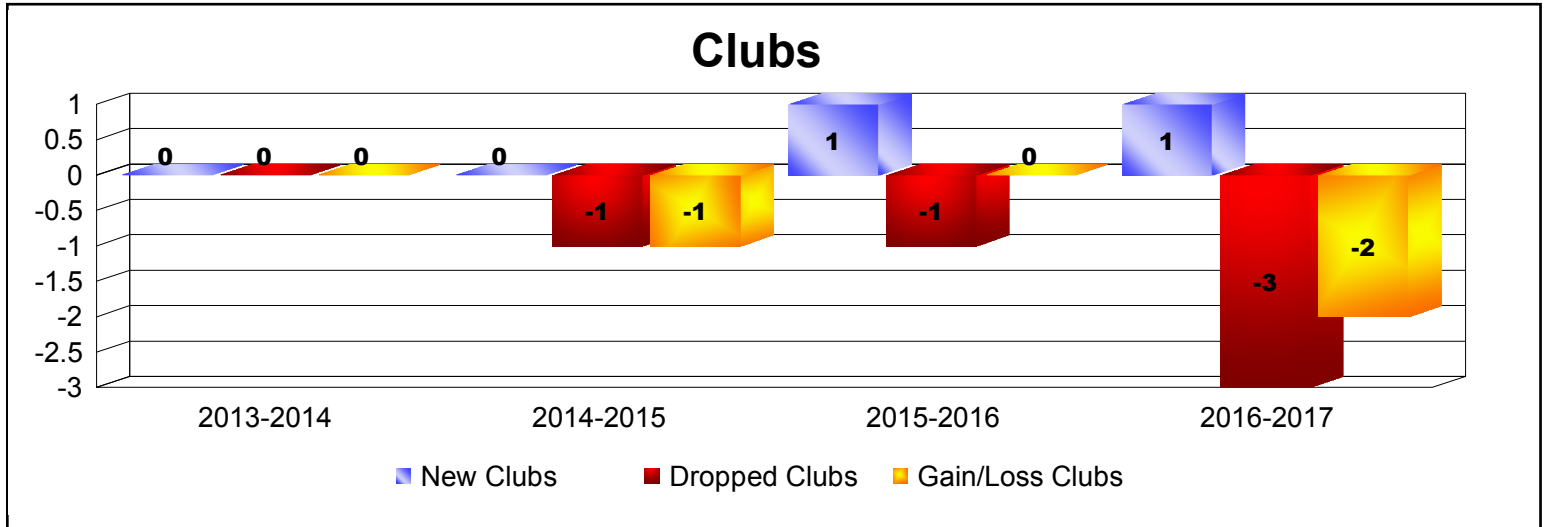

Year	New Clubs	Dropped Clubs	Gain/ Loss Clubs	New Members	Charter Members	Reinstate Members	Transfer Members	Total Member Added	Total Members Dropped	Gain/ Loss Members
2013-2014	0	0	0	11	4	14	0	29	-55	-26
2014-2015	0	-1	-1	2	0	0	0	2	-11	-9
2015-2016	1	-1	0	3	20	1	0	24	-6	18
2016-2017	1	-3	-2	1	20	0	0	21	-54	-33
Average	1	-1	-1	4	11	4	0	19	-32	-13

Year	New Clubs	Dropped Clubs	Gain/ Loss Clubs	New Members	Charter Members	Reinstate Members	Transfer Members	Total Member Added	Total Members Dropped	Gain/ Loss Members
2013-2014	2	0	2	144	59	20	1	224	-117	107
2014-2015	2	0	2	147	68	5	0	220	-117	103
2015-2016	2	-1	1	124	48	3	2	177	-203	-26
2016-2017	2	-1	1	240	48	7	0	295	-168	127
2017-2018	1	0	1	162	25	13	1	201	-191	10
Average	2	0	1	163	50	10	1	223	-159	64