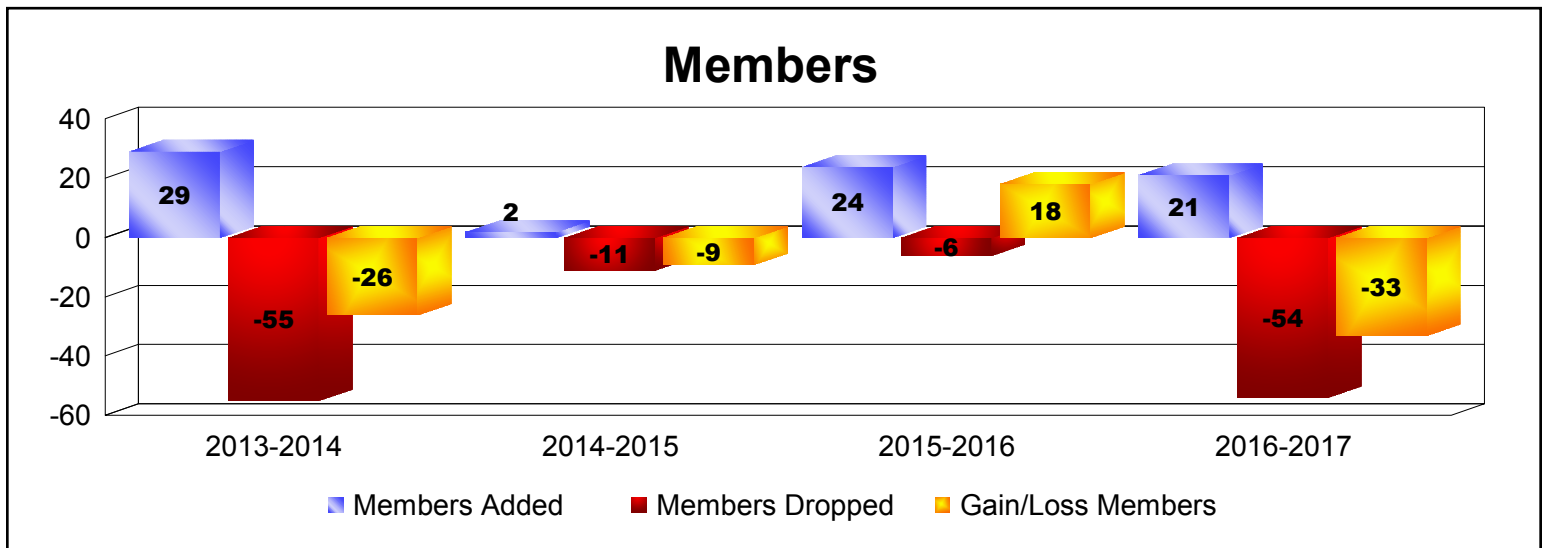

Year	New Clubs	Dropped Clubs	Gain/ Loss Clubs	New Members	Charter Members	Reinstate Members	Transfer Members	Total Member Added	Total Members Dropped	Gain/ Loss Members
2013-2014	0	0	0	11	4	14	0	29	-55	-26
2014-2015	0	-1	-1	2	0	0	0	2	-11	-9
2015-2016	1	-1	0	3	20	1	0	24	-6	18
2016-2017	1	-3	-2	1	20	0	0	21	-54	-33
Average	1	-1	-1	4	11	4	0	19	-32	-13

Year	New Clubs	Dropped Clubs	Gain/ Loss Clubs	New Members	Charter Members	Reinstate Members	Transfer Members	Total Member Added	Total Members Dropped	Gain/ Loss Members
2013-2014	2	0	2	144	59	20	1	224	-117	107
2014-2015	2	0	2	147	68	5	0	220	-117	103
2015-2016	2	-1	1	124	48	3	2	177	-203	-26
2016-2017	2	-1	1	240	48	7	0	295	-168	127
2017-2018	1	0	1	162	25	13	1	201	-191	10
Average	2	0	1	163	50	10	1	223	-159	64